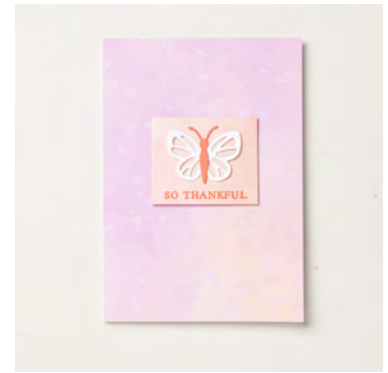

PAGE #: 40   **CRAFTER LEVEL:** CASE Avid   **CARD BASE SIZE:** Notecard

PAPER

122925 - Calypso Coral 8-1/2" X 11" Cardstock, 159276 - Basic White 8-1/2" X 11" Cardstock, 164607 - Beautiful Bokeh 6" X 6" (15.2 X 15.2 Cm) Designer Series Paper

INK

147101 - Calypso Coral Classic Stampin' Pad

TOOLS

104430 - Stampin' Dimensionals, 110755 - Multipurpose Liquid Glue

BUNDLES

164615 - Beautiful Butterflies Bundle (English)

INSTRUCTIONS