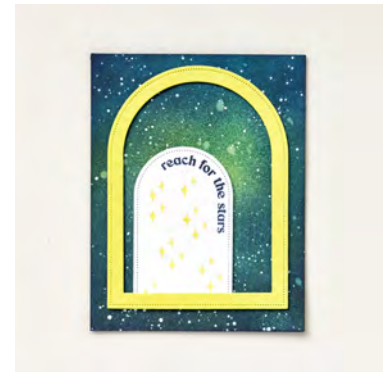

PAGE #: 1   **CRAFTER LEVEL:** Artfully Avid   **CARD BASE SIZE:** Standard A2

PAPER

100867 - Night Of Navy 8-1/2" X 11" Cardstock, 144245 - Lemon Lime Twist 8-1/2" X 11" Cardstock, 159276 - Basic White 8-1/2" X 11" Cardstock

INK

101780 - White Craft Stampin' Ink Refill, 147089 - Garden Green Classic Stampin' Pad, 147090 - Old Olive Classic Stampin' Pad, 147095 - Granny Apple Green Classic Stampin' Pad, 147110 - Night Of Navy Classic Stampin' Pad, 147138 - Blueberry Bushel Classic Stampin' Pad, 147145 - Lemon Lime Twist Classic Stampin' Pad, 161663 - Azure Afternoon Classic Stampin' Pad

TOOLS

110755 - Multipurpose Liquid Glue, 126185 - Stampin' Spritzer, 144108 - Mini Stampin' Dimensionals, 151298 - Water Painters, 153611 - Blending Brushes

BUNDLES

164630 - Everyday Arches Bundle (English)

INSTRUCTIONS