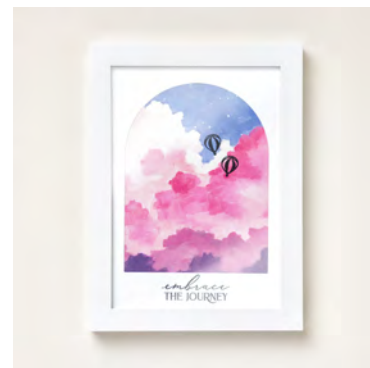

INSTRUCTIONS