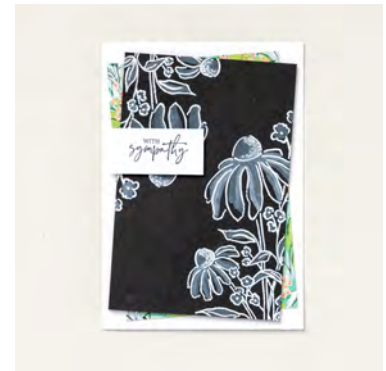

INSTRUCTIONS

TECHNIQUES:

- Heat Embossing
- Watercolor • Detailed