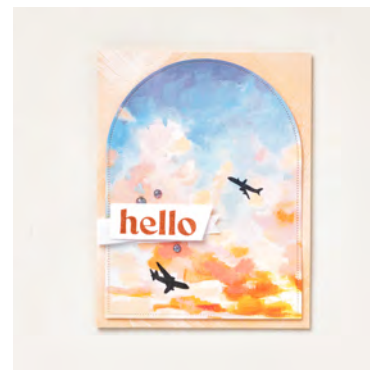

INSTRUCTIONS

TECHNIQUES:

- Other

PAGE #: 1 **CRAFTER LEVEL:** CASE Avid **CARD BASE SIZE:**

STAMPS

164623 - Everyday Arches Photopolymer Stamp Set (English)

PAPER

159276 - Basic White 8-1/2" X 11" Cardstock, 164622 - Everyday Skies 6" X 6" (15.2 X 15.2 Cm) Designer Series Paper