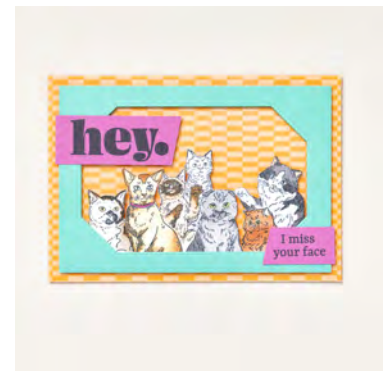

INSTRUCTIONS

TECHNIQUES:

- Fussy cutting
- Stampin' Blends Coloring