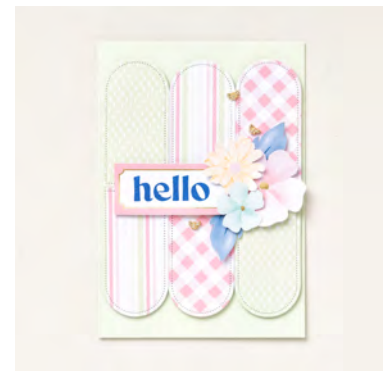

INSTRUCTIONS