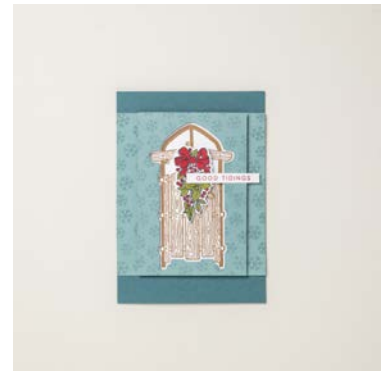

INSTRUCTIONS

Regal markers used: Real red, old olive

TECHNIQUES:

- Other

PAGE #: 1

CRAFTER LEVEL: App Avid

CARD BASE SIZE: Standard A2

PAPER