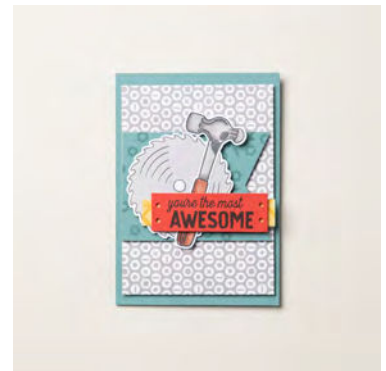

**INK**

132708 - Tuxedo Black Memento Ink Pad, 154886 - Gray Granite Stampin' Blends Combo Pack, 161662 - Copper Clay Stampin' Blends Combo Pack, 161678 - Lost Lagoon Classic Stampin' Pad

**TOOLS**

104430 - Stampin' Dimensionals, 110755 - Multipurpose Liquid Glue

**BUNDLES**

162723 - Trusty Tools Bundle (English)

**INSTRUCTIONS**

**TECHNIQUES:**

- Fussy cutting