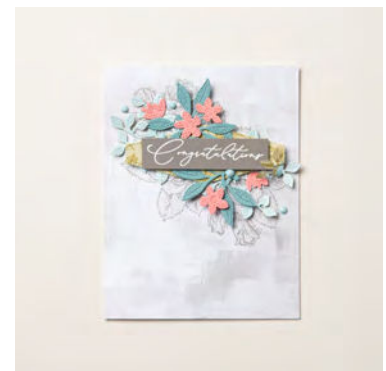

INSTRUCTIONS

TECHNIQUES:

- Heat Embossing